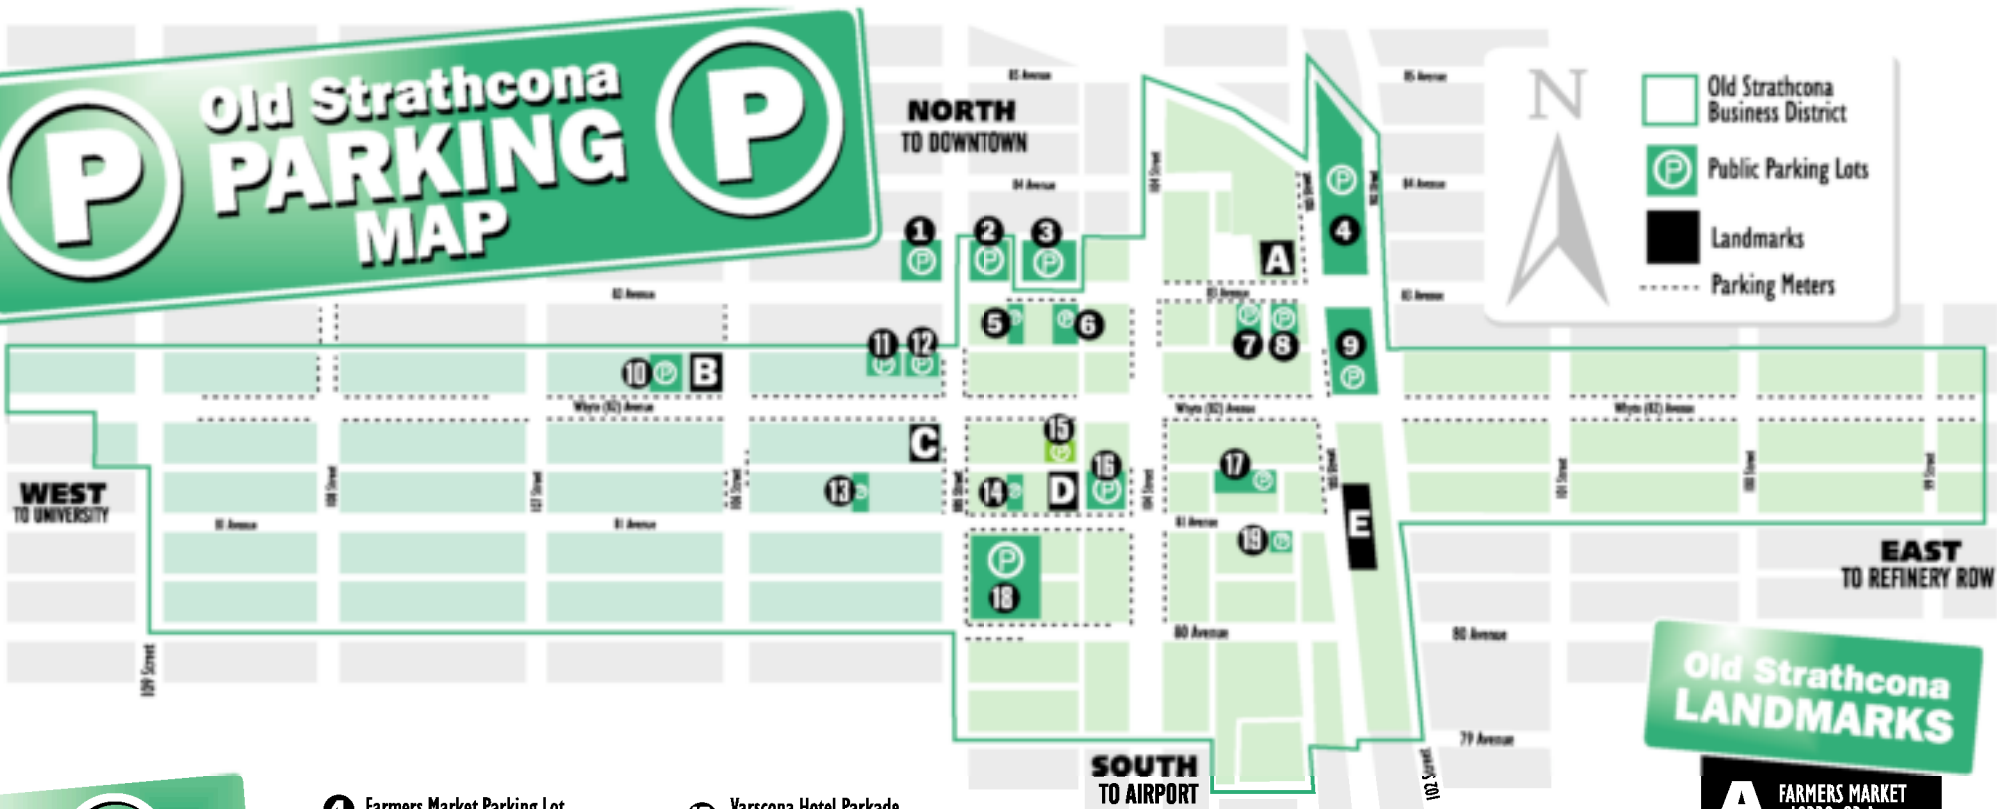

Old Strathcona PARKING MAP

Old Strathcona LANDMARKS

- A** FARMERS MARKET
10330 83 Ave.
- B** VARSCONA HOTEL
8208 106 Ave.
- C** OLD POST OFFICE
10505 Whyte Ave.
- D** STRATHCONA LEGION
10416 81 Ave.
- E** OLD CPR RAIL STATION
/IRON HORSE
8101 103 St.

Old Strathcona PARKING LOTS

- 1** Imperial Parking
10504-83 Ave.
\$1.25 per hour
After 6 pm Monday - Friday
All Day - Sat., Sun. & Holidays
- 2** Imperial Parking
10468-83 Ave.
\$1.00 per 1/2 Hour
\$2.00 Evenings
\$5.00 All Day
24 Hours
- 3** Old Scona Parking Lot
10440-83 Ave.
\$1.00 per hour
\$2.00 Flat Rate after 4 pm (All Night)
Free Sundays, (except during Fringe)

- 4** Farmers Market Parking Lot
102 St. & 83 Ave.
\$1.00 per hour or less
\$2.00 for 12 hours
6 pm to 6 am - 6 am to 6 pm
\$5.00 Special Events
FREE Saturdays from 8 am to 3 pm
(3 hour Max.)
- 5** Imperial Parking
8325-105 St.
\$1.25 per hour
After 6 pm Monday - Friday
All Day - Sat., Sun. & Holidays
- 6** Imperial Parking
10429-83 Ave
\$1.25 per hour
After 6 pm Monday - Friday
All Day - Sat., Sun. & Holidays
- 7** City of Edmonton Parking Meters
83 Ave, West of 103 St.
- 8** \$1.25 per hour
2 Hour Max.
- 9** City of Edmonton Parking Meters
83 Ave., East of 103 St.
\$1.25 per hour
2 Hour Max.

- 15** Expert Parking Inc.
82 Ave & 104 St.
\$1.00 per hour
\$4.00 All Day 6 am to 6 pm
\$1.00 Evenings
- 16** Imperial Parking (Army & Navy)
8112-104 St.
\$1.25 per hour
24 Hours
- 17** Imperial Parking
10328-81 Ave.
\$1.00 per 1/2 hour
24 Hours
- 18** South Scona Parking Lot
8011-105 St.
\$1.00 per hour (\$6.00. Max)
\$2.00 Flat Rate after 4 pm (All Night)
Free Sundays (except during Fringe)
- 19** Imperial Parking
10309-81 Ave.
\$1.00 per hour
24 Hours